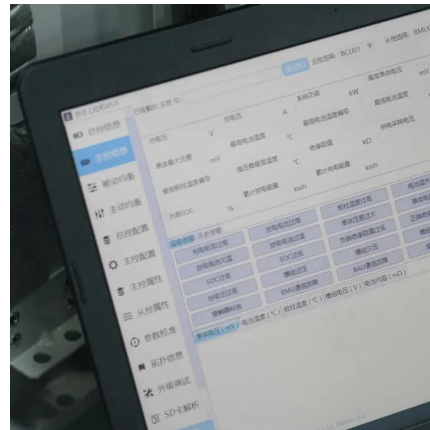

[FlashFish portable solar power station 560W](#)

Stay powered anywhere with the FlashFish portable solar power station. Charge 11 devices simultaneously, 520Wh capacity, and multiple recharging options. Contact us today!