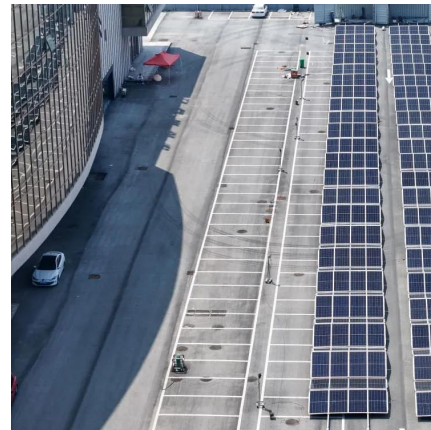

[Energy Storage Solar Battery 500kwh Container](#)

6 days ago · Energy Storage Solar Battery 500kwh Container, Find Details and Price about Power Grid Ess Thermal Storage System from Energy Storage Solar Battery 500kwh Container -

...

Containerized Bess 500kwh 1MW 20FT 40FT Container Solar Storage ...

Nov 27, 2025 · (TANFON 2.5MW solar energy storage project in Chad) Containerized Bess 500kwh 1MW 20FT 40FT Container Solar Storage System This scheme is applicable to the ...