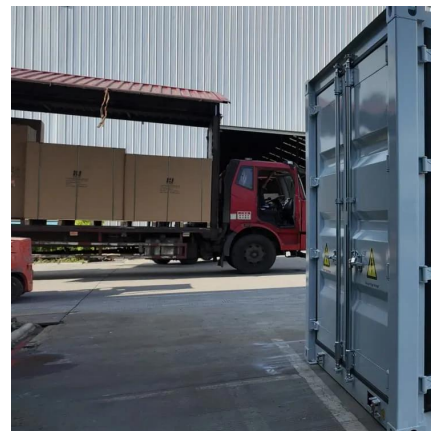

[BESS Container 500KW 2MWH 40FT Energy Storage System ...](#)

1 day ago · The Bluesun 40-foot BESS Container is a powerful energy storage solution featuring battery status monitoring, event logging, dynamic balancing, and advanced protection ...

[Containerized Bess 500kwh 1MW 20FT 40FT ...](#)

Nov 27, 2025 · (TANFON 2.5MW solar energy storage project in Chad) Containerized Bess 500kwh 1MW 20FT 40FT Container Solar Storage ...