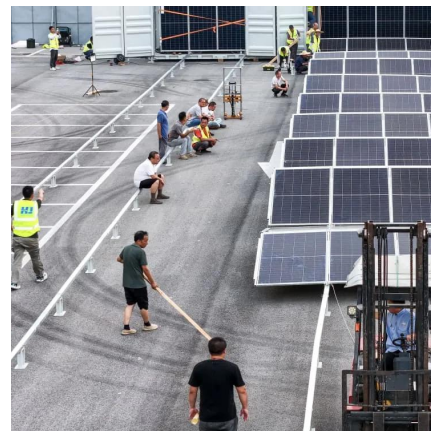

[500Kwh 1Mwh New Design Solar Photovoltaic Power Container ...](#)

The Solar PV Container is a containerized solar power solution has been designed with the aim of combining solar electricity production and mobility to provide this electricity everywhere ...