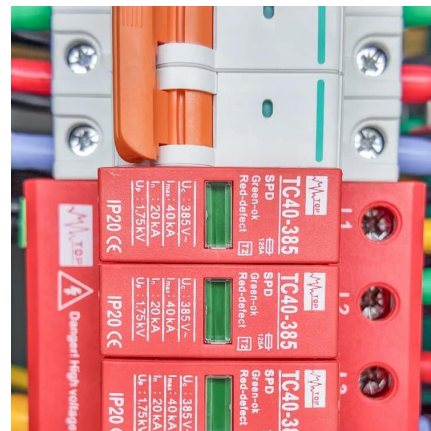

[Sunrange 500kwh 1mwh 1.7mwh 3.4mwh Battery Container ...](#)

3 days ago · The solar container includes lighting, access control, fireprotection, and air conditioning. 20FT can hold around 1000kwh battery, inverter combiner box or PCS, 40FT can ...