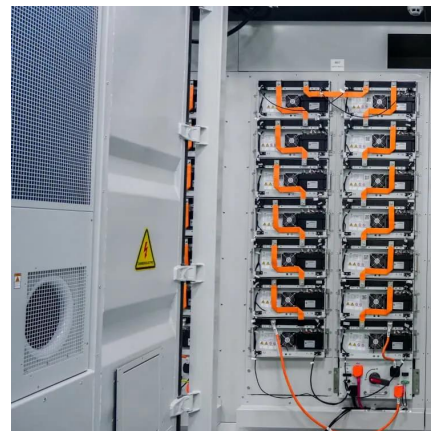

[Amazon : LNLN 5000W Pure Sine Wave Inverter,24V to 220V...](#)

5000W Pure Sine Wave Inverter,24V to 220V, Power Voltage Transformer,LCD Display,with Battery Cable,Multiple Protection,24V-220V-5000W