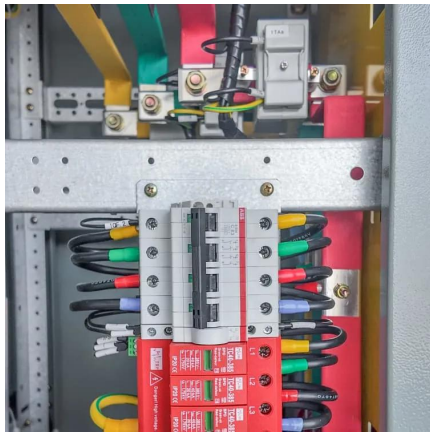

inverter with an adaptive 80A battery charger and a high ...