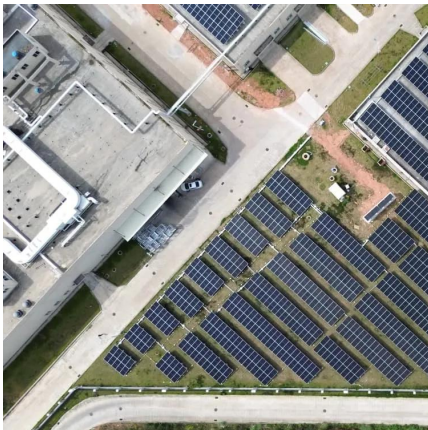

Best Power Inverters for DC 12V to AC 220V: Safe, Reliable ...

Oct 10, 2025 · The right DC 12V to AC 220V power inverter turns your vehicle's battery into a portable power source for laptops, chargers, small appliances, and tools. This guide highlights ...

[12v Inverter, 12v DC to 110v/220v AC Power Inverter](#)

A 12V inverter is an electronic device that converts 12V DC power into 220V AC power. This type of inverter is typically used to convert automotive or other 12V DC power sources into standard ...

[Pure Sine Wave Inverter 12V to 220V 3000W ...](#)

Buy Pure Sine Wave Inverter 12V to 220V 3000W-6000W Peak Power Converter DC to AC with LCD Display, for Car Boat Truck RV Solar ...