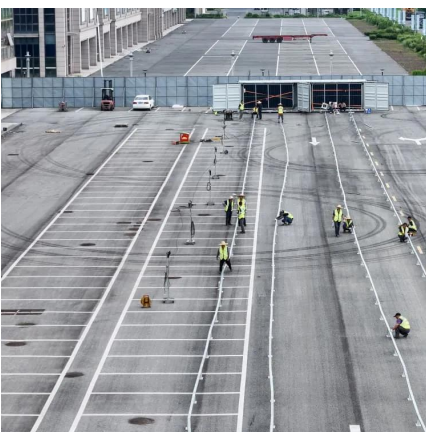

Best 12 Volt to 220 Volt Pure Sine Wave Inverters for Home ...

Oct 6, 2025 · Buying Guide for 12V to 220V Power Inverters Choosing the right 12 volt 220 volt inverter depends on a few critical factors to ensure your electronics receive safe and adequate ...