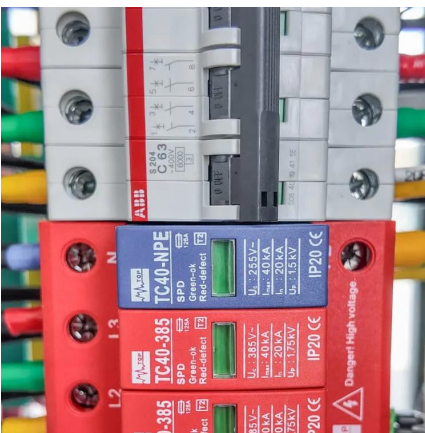

[Proteus PCS-E Battery Inverters](#)

Dec 4, 2025 · New Gamesa Electric Proteus PCS-E Inverter Maximum efficiency and compactness for utility-scale energy storage projects Check out our Solar PV technology and ...

[PQstorl™ inverters for Battery Energy Storage ...](#)

1 day ago · PQstorl™ R3 inverter for Battery Energy Storage Systems (BESS) PQstorl™ R3 efficiently addresses the fast-growing battery ...

[Discover the SMA Battery Inverters! SMA ...](#)

Discover the SMA battery inverters Self-sufficient power supply Optimum integration of renewable energies Stabilizing of utility grids.