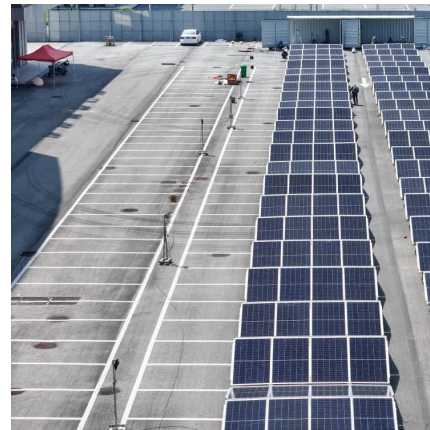

[WASTEWATER TREATMENT CONTAINER - ...](#)

In short, Aiga Concept's wastewater treatment plant containers are versatile solutions in 20' and 40' containers that combine efficiency, durability, ...

[water treatment plants , IDRO GROUP S.R.L.](#)

Package wastewater treatment plants: the compact & mobile containers Package wastewater treatment plants that are designed and built by Idro Group are characterized by being mobile, ...