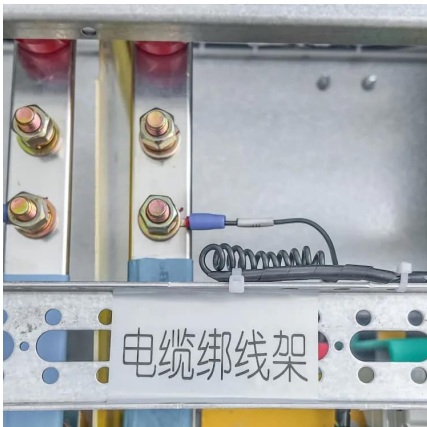

...

[IEB350kWh-350kW-350kW/350kWh Construction Site ...](#)

350kW/350kWh Construction Site Backup Energy Storage Solution Product Introduction The construction site backup energy storage solution employs liquid-cooled battery PACK + liquid ...

[Solar Container for Construction , On-Site Power Solutions](#)

Solar Container for Construction Market Shift Construction sites face significant energy challenges. Diesel generator expenses continue to climb, while noise and emissions disrupt ...

Mobile Solar Container Systems , Foldable PV Panels , LZY Container

LZY Mobile Solar Container System - The rapid-deployment solar solution with 20-200kWp foldable PV panels and 100-500kWh battery storage. Set up in under 3 hours for off-grid ...