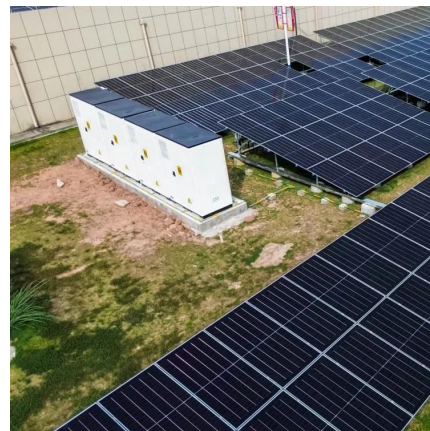

1MW/2MWh Energy Storage Container System

Dec 6, 2025 · We use standard chassis and containers that can flexibly match system energy according to customer needs. Our products cover energy storage systems, thermal ...