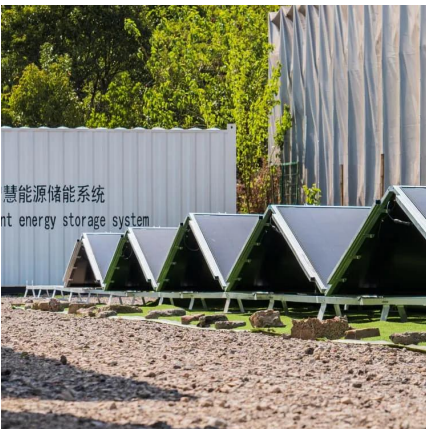

What is energy storage container?

SCU uses standard battery modules, PCS modules, BMS, EMS, and other systems to form standard containers to build large-scale grid-side energy storage projects.

What is a mobile energy storage system?

### 2MWh 40ft Energy Storage Container, Modular BESS

A high-capacity, 2 megawatt-hour battery energy storage system integrated into a standard 40ft container. Designed for large-scale renewable integration, peak shaving, and grid stabilization, ...

### 2MWh 40ft Energy Storage Container

A high-capacity, 2 megawatt-hour battery energy storage system integrated into a standard 40ft container. Designed for large-scale renewable ...