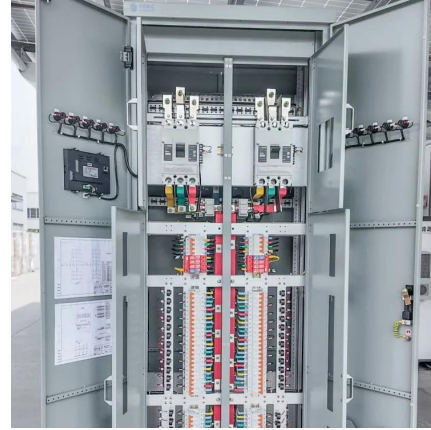

[Containerized wastewater treatment plant from BioKube](#)

BioKube offers a variety of containerized wastewater treatment plants in standard shipping containers for easy relocation.

[2MW Lithium ion BESS Container](#)

The battery energy storage system container has a long cycle life of over 6000 to 8000 times, with large capacity lithium-ion phosphate battery cells in battery packs, connections in clusters, and ...

Contact Us

For technical specifications, project proposals, or partnership inquiries, please visit:
<https://www.eiei.pl>

Scan QR Code for More Information