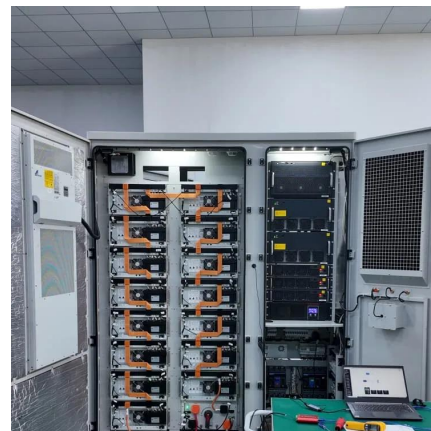

2MW Containerized Energy Storage System for 4 upcoming ...

Our 2MW container energy storage system uses solar energy to provide efficient and clean electricity for towns and cities. Not only is the solution cost-effective in the long run, but it is ...

Container Energy Storage Systems in Australia , SCSAU

2 days ago · At SCS Australia, we design and deliver containerised energy storage systems that provide safe, efficient, and scalable power solutions for industries, businesses, and ...