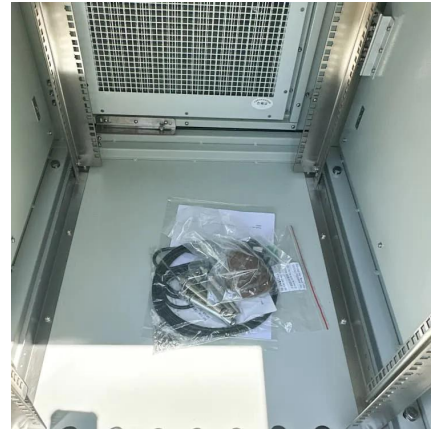

CAPS Energy Storage Systems

The CAPS BESS is an efficient, reliable, and smart containerised Battery Energy Storage System (BESS). It is designed to provide backup power, ...