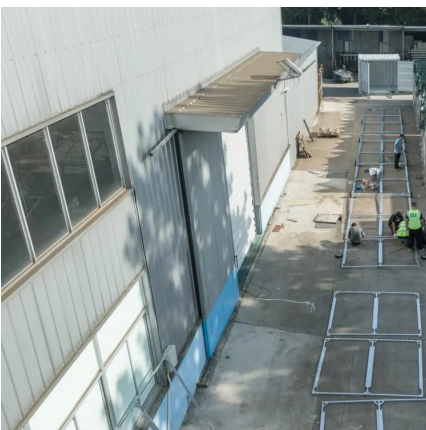

Discover Reliable 250kw Energy Storage Container Solutions ...

Discover our robust container 250kw energy solutions, designed for efficiency and durability. Featuring water-cooling systems, silent operations, and versatile configurations like container ...

[250KW 500KWH Container Battery Storage](#)

Advanced container battery storage system with 502KWh capacity, 90%+ efficiency, and IP54 protection. Ideal for solar storage, EV charging, and industrial applications.

[20FT Container 250KW 803KWH Battery ...](#)

3 days ago · The 20FT Container 250kW 860kWh Battery Energy Storage System is a highly integrated and powerful solution for efficient energy ...

[250 kW 575 kWh Battery Energy Storage System - Aggreko US](#)

A complete mid-node battery energy storage system (BESS) with everything you need included in one container - Our 250 kW/575 kWh battery solutions are used across a wide variety of ...