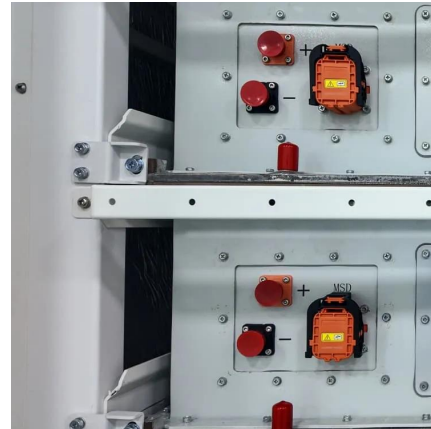

Dec 2, 2025 · The Victron Energy Phoenix Inverter 24 VDC 800W 120 VAC 50/60Hz (PIN241800500) from Nomadic Supply Company® allows you to power domestic equipment - ...

Inverter

Inverter Pure sine wave output, high peak power and high efficiency. Combined high frequency and line frequency technologies ensure the best of both worlds. SinusMax - Superior ...