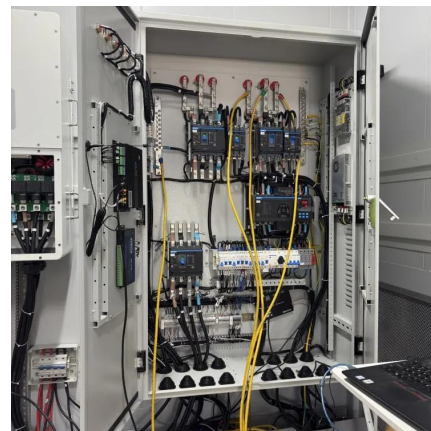

[2800W 12VDC Pure Sine Inverter Charger MS Series](#)

1 day ago · The MS Series Inverter/Charger - a pure sine wave inverter designed specifically for the most demanding mobile, backup, and off-grid applications. The MS Series ...

[Amazon : 4000 Watt Inverter](#)

4000 Watt Inverter Pure Sine Wave Power Inverter 12V to 110V 120V AC, 7000W Surge Peak Power for 2s, 2025 New Invention, FCC Approved, Compatible with Lithium Battery, for Car Off ...