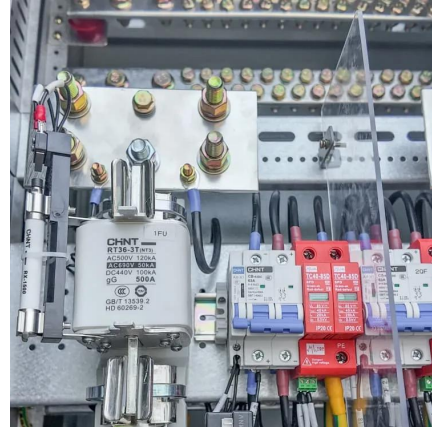

24V 200Ah Deep Cycle Solar Inverter Battery 25.6V Lithium ...

24V 200Ah Deep Cycle Solar Inverter Battery 25.6V Lithium Ion Battery for Car Camper Van RV Battery