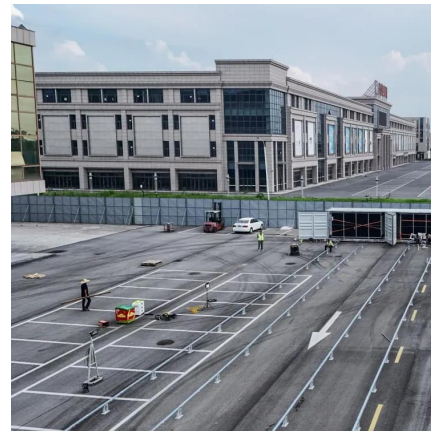

Seattle Stands Out as a Dazzling Holiday Destination Full of ...

Seattle Stands Out as a Dazzling Holiday Destination Full of Classic Charm and Bold New Twists on Tradition SEATTLE - Seattle is set to shine this holiday season with an enchanting mix of ...

[Your Insider Guide to Enchant Christmas Seattle 2024](#)

A favorite Seattle holiday tradition, Enchant Christmas, is back, and this year promises more magic than ever before. If you're planning to visit, here's your insider's guide to making the ...