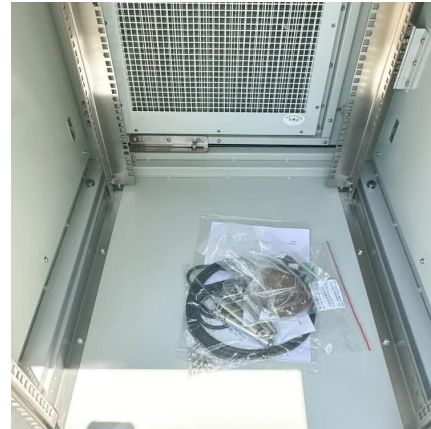

Assessing large energy storage requirements for chemical plants ...

Feb 1, 2025 · Energy storage requirements are assessed for around-the-clock chemical plant operation powered with variable renewable electricity.

[Commercial Energy Storage System Capacity ...](#)

Jul 14, 2025 · GSL ENERGY offers flexible, reliable, and cost-effective commercial battery energy storage systems ranging from 200kWh to ...

Contact Us

For technical specifications, project proposals, or partnership inquiries, please visit:
<https://www.eiei.pl>

Scan QR Code for More Information