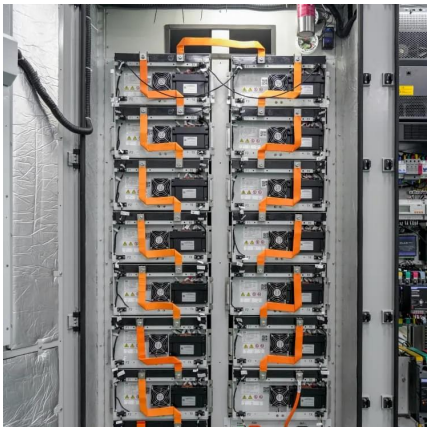

[Containerized Integration](#)

4 days ago · Tank Container The containerized P Series is a premium fuel storage solution designed for harsh operating environments with minimal ...