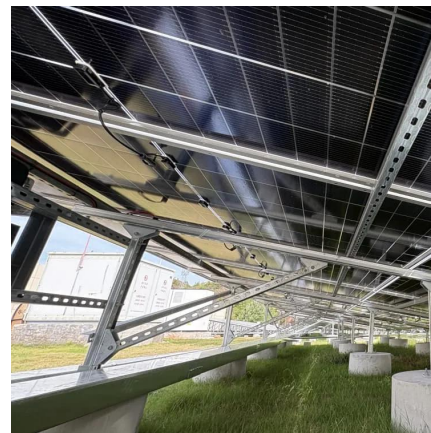

[Our holistic product and service offering -- ...](#)

Our holistic product and service offering Our fully automated, horizontally collapsing containers, operating in tandem with our collapsing stations, ...

[100kW 200kW industrial and commercial energy storage ...](#)

Product Description: High-Efficiency Industrial and Commercial Energy Storage Systems by Yichun Enten Science and Technology Co., Ltd Unlock the future of energy management with ...