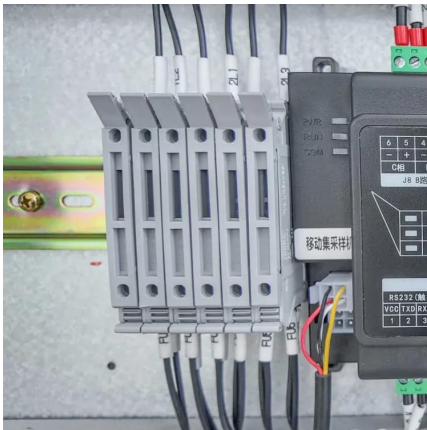

Application Analysis of Evaporative Condensation Chiller in a Subway

Aug 24, 2024 · Currently, the air-conditioning cold source system in underground subway stations typically adopts the combination of traditional water-cooled chillers and cooling towers. The ...

[Our holistic product and service offering -- ...](#)

Our holistic product and service offering Our fully automated, horizontally collapsing containers, operating in tandem with our collapsing stations, ...

[100kW 200kW industrial and commercial energy storage ...](#)

Product Description: High-Efficiency Industrial and Commercial Energy Storage Systems by Yichun Enten Science and Technology Co., Ltd Unlock the future of energy management with ...