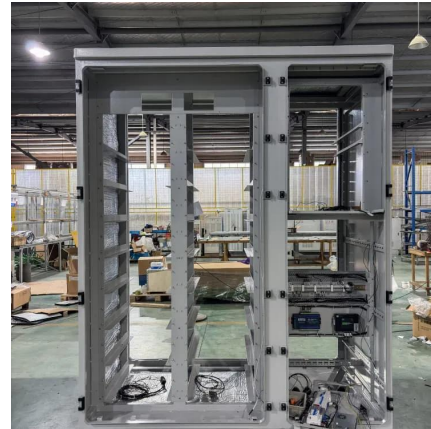

1MW Solar System Solutions 40FT Container Battery Energy ...

Nov 11, 2025 · The first-class qualification for urban and road lighting professional contracting and the First-class qualification for lighting engineering special design, the second-class