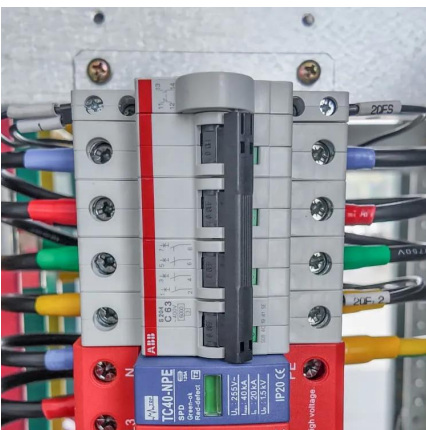

[18V to 12V Step Down Converter Aadtper Compatible with...](#)

18V to 12V Step Down Converter Aadtper Compatible with Milwaukee M18 Batteries, DC 18 Volt to DC 12 Volt 15A MAX 180W Milwaukee Power Wheel Inverter, Buck Boost Voltage ...

[Amazon : DC Power Aadtper for...](#)

May 4, 2023 · DC Power Aadtper for Milwaukee M18 Battery 18V to 12V Step Down Voltage Converter 15A MAX 180W Inverter Automatic Buck ...

Amazon : DC Power Aadtper for Milwaukee M18 Battery 18V to 12V ...

May 4, 2023 · DC Power Aadtper for Milwaukee M18 Battery 18V to 12V Step Down Voltage Converter 15A MAX 180W Inverter Automatic Buck Converter DC Voltage Regulator with ...