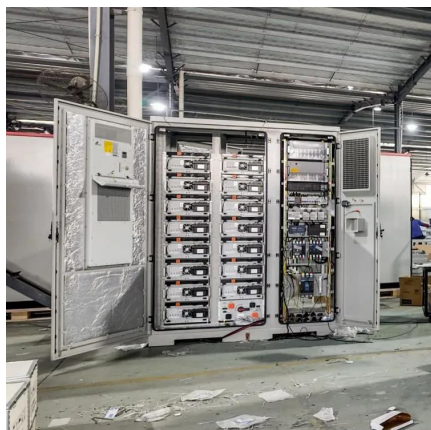

8-Ton, 10-Ton, 15-Ton Container Loading Dock Mobile Folding Boarding Bridge

Nov 13, 2025 · 8-Ton, 10-Ton, 15-Ton Container Loading Dock Mobile Folding Boarding Bridge, Find Details and Price about Mobile Dock Ramp Mobile Load Ramp from 8-Ton, 10-Ton, 15 ...