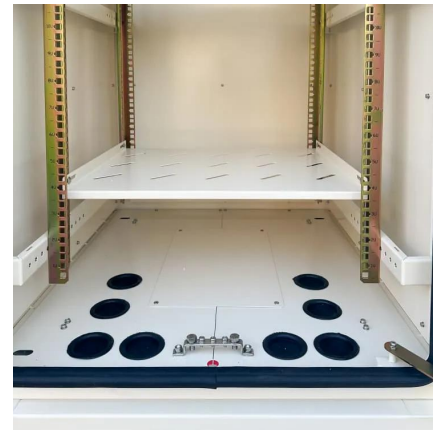

[Building site containers , ELA Container](#)

...

ELA building site containers for your construction site Whether as a temporary solution for the main construction phase or as a long-term ...

Steel Construction container for Transport of Material or ...

Construction container for Transport of Material or Waste on construction sites, used with crane, available in different colors or galvanized. Made in Europe