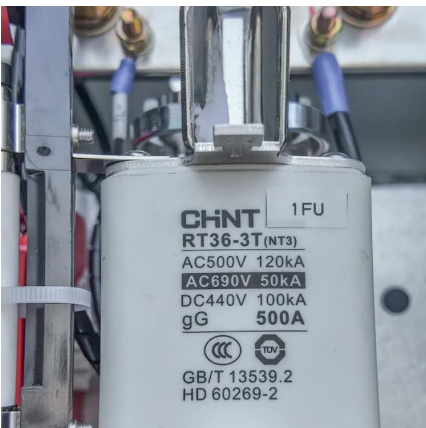

[Cement Plant , Kawasaki Heavy Industries](#)

The cement plant we designed and constructed has attracted the attention of the world's cement manufacturers and specialists due to its advanced ...

[Cement tank container - Tully Trading](#)

The cement tank container has an ISO 20ft tank container frame, usually has a bulk loading capacity of 22,500-litre. Our cement tank is separated for four purposes: tank containers for ...

[Cement Plant, Cement Equipment , Cement Plant](#)

Our scope covers new cement plant construction, cement production line upgrades, energy efficiency improvements, and tailored solutions for other building material sectors. We ...