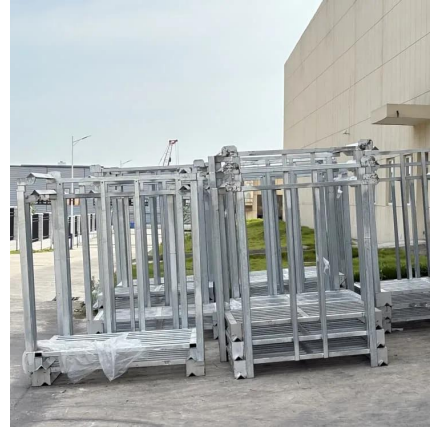

[Cement Plant , Kawasaki Heavy Industries](#)

The cement plant we designed and constructed has attracted the attention of the world's cement manufacturers and specialists due to its advanced ...