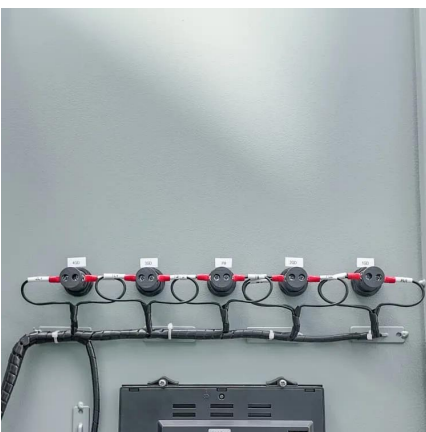

[1500V DC Power Supply](#)

Feb 6, 2025 · A 1500V DC power supply is a critical component for high-voltage applications, designed to deliver a stable and consistent direct current (DC) output for large-scale systems.