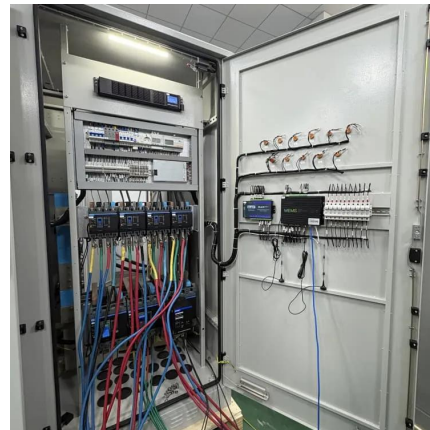

[High Voltage AC DC Power Supply 1500V 10A ...](#)

4 days ago · ACME series DC power supply ACME series DC stabilized current power supply is a power supply which integrates advanced ...

[10 Best 1500 Watt Portable Power Stations for Your Next ...](#)

Nov 21, 2024 · On your next adventure, discover the top 10 portable power stations that promise reliability and versatility--your perfect companion awaits!