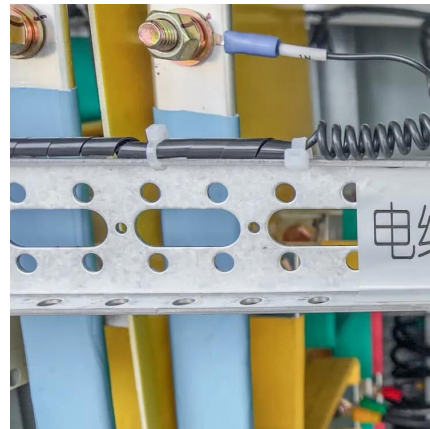

12v To 220v Inverter

The 12v To 220v Inverter is a premium choice in the Power Inverter category. When selecting a power inverter for electronic appliances, consider factors like wattage output, wave type ...