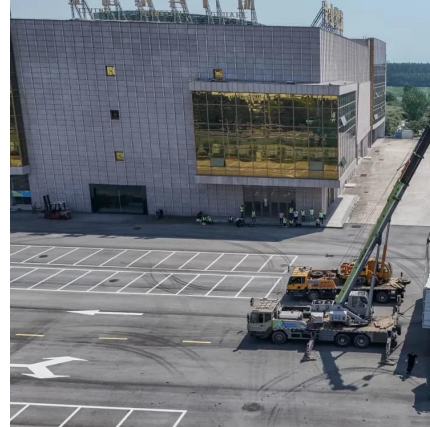

[Best Car Inverter 12V to 220V - leaptrend](#)

Mar 12, 2025 · Best Car Inverter 12V to 220V A reliable 12V to 220V car inverter is a must-have for road trips, camping adventures, or emergency power needs. Whether you're charging ...