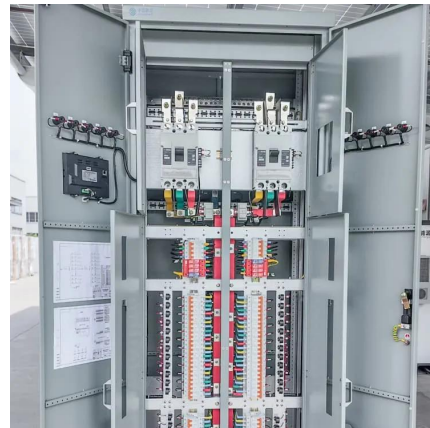

[6000W Converter Power Inverter DC 12V To AC 200V-240V ...](#)

Mar 2, 2025 · Buy 6000W Converter Power Inverter DC 12V To AC 200V-240V Inverter mit USB/UK Socket at Aliexpress for . Find more, and products. Enjoy Free Shipping Worldwide! ...

[Power Inverter 1200W Car Power Inverter DC ...](#)

Power Inverter 1200W Car Power Inverter DC 12V/24V to 200V-240V AC, Car Inverter with LED Display, Inverters with 3 UK Sockets and 3 USB ...