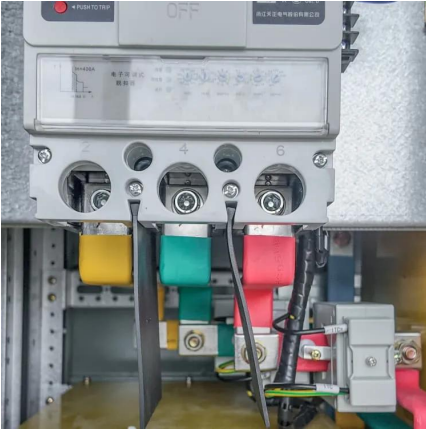

12v to 200v inverter