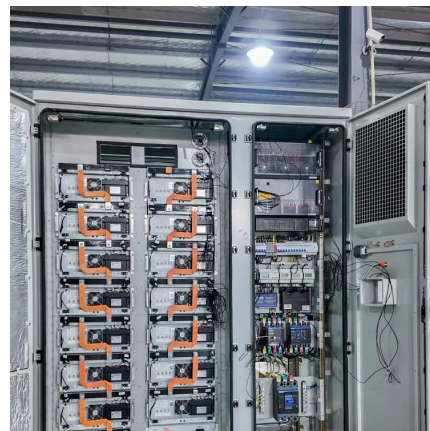

[LiTime 3000 Watt 12V Pure Sine Wave Inverter](#)

Best Pure Sine Wave Inverter for RV/Camping/Home/Off-Grid LiTime 3000W inverter converts 12V DC to 110-120V AC power efficiently with a 6000W surge for clean and stable operation. ...

[12v 3000 Watt Pure Sine Wave Inverter](#)

Shop the Renogy 3000W inverter. Reliable pure sine wave 12V output for powering RVs, homes, and solar systems.