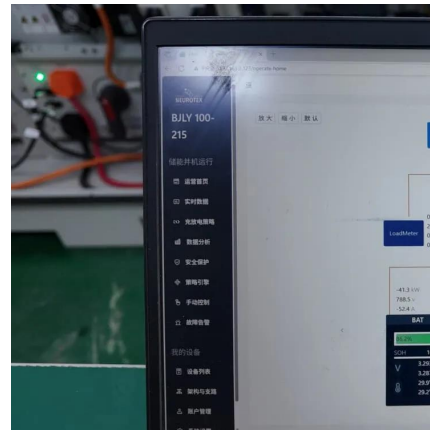

[Pure Sine Wave Inverter 12V to 220V 3000W ...](#)

About this item ?Why choose it?This pure sine wave inverter is a power converter that converts 12V/24V/48V/60V DC to 220V AC. The output ...