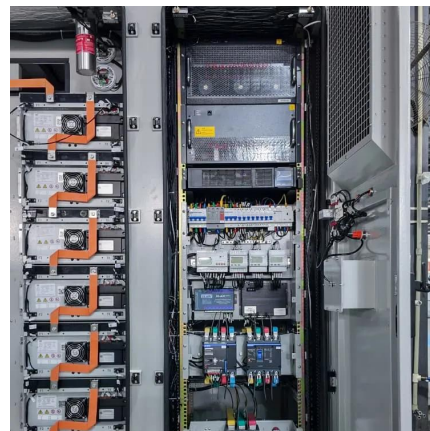

[Pure Sine Wave Inverter (12v/24v/48v)](#)

High quality and reasonable price 300 watt pure sine wave inverter for sale, 12 volt DC, AC output can select 100V, 110V, 120V, 220V, 230V and ...

Amazon : 12V Inverter

Mini Inverter 200W 12 Volt DC to AC Converter for Home, Car, Boat, Lap top, D2H Box, Mobile Charger (12V DC to 220V AC Converter) A