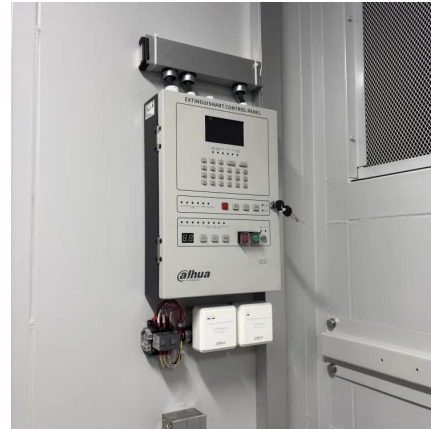

[Amazon : Renogy 200 Watt 12 Volt Monocrystalline ...](#)

May 16, 2023 · Amazon : Renogy 200 Watt 12 Volt Monocrystalline Solar Panel Starter Kit & 1000W Pure Sine Wave Inverter 12V DC to 120V AC Converter for Home, RV, Truck, Off-Grid ...