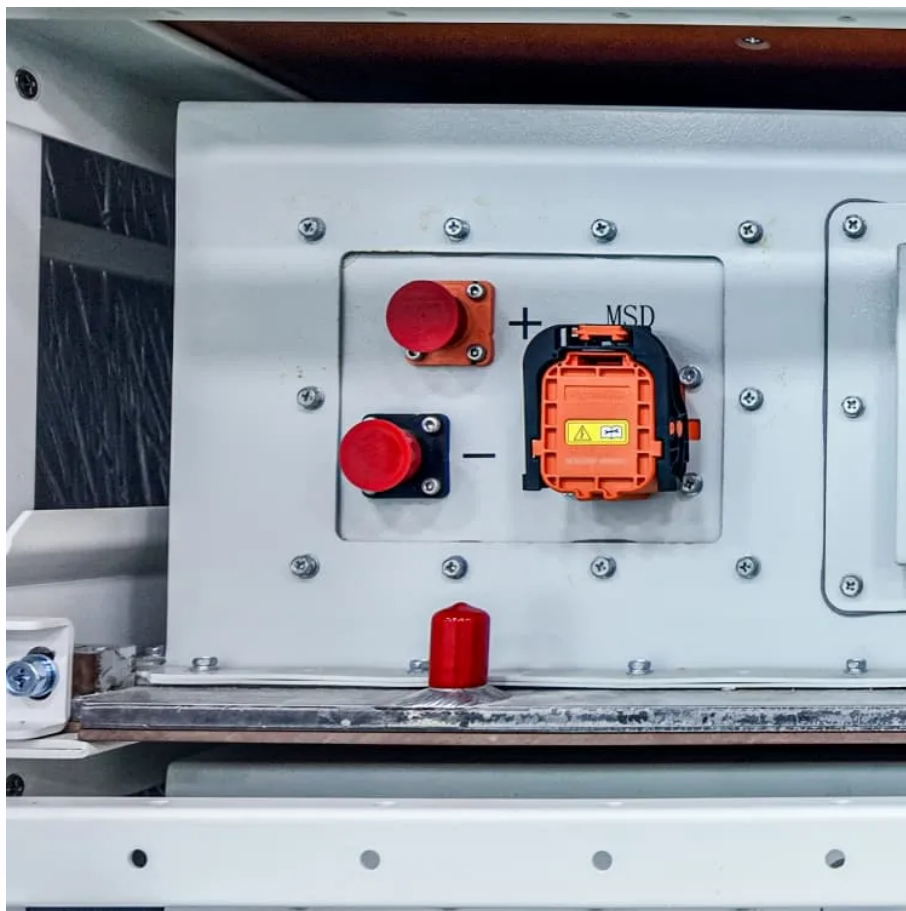

# 12 volt 200w inverter

## Overview

---

What is a 12-volt inverter?

The Mecer 1KW 12V Pure Sine Wave 100AH Battery Inverter Trolley is a 12-volt inverter that can be used to power various devices. It features a pure sine wave output and excellent overcurrent protection, allowing it to handle large starting currents. Additionally, it comes with independent solar three-stage charge management to improve charge efficiency.

What is a 1000 watt 12V power inverter?

1000 watt 12V power inverter for sale, input voltage DC 12V, continuous power 1000W and unload current less than 0.8A. Comes with a USB port, and the 12V to 110V inverters' max efficiency reaches 90%, works at (-10°C, 50°C), and stores at (-30°C, 70°C). Modified sine inverter is compatible with air conditioners, washing machines, ovens, and so on.

What is a 12V 220V power inverter?

This inverter 12V 220V generates 1000-watt continuous and 2000-watt surge power which can be applicable for AC household appliances or electrical devices during work trips, road trips, camping, and so on. This power inverter has full safety protections, built-in fuses, and a temperature-controlled cooling fan, to protect your devices from damage.