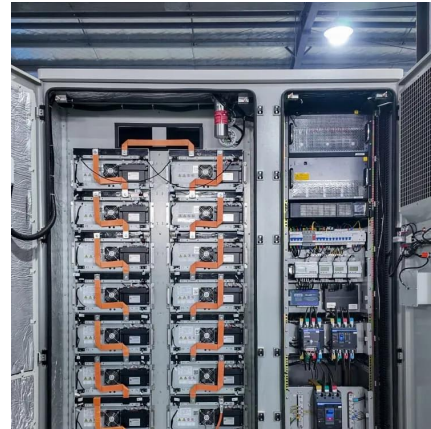

[Amazon : Renogy 200 Watt 12 Volt ...](#)

May 16, 2023 · Amazon : Renogy 200 Watt 12 Volt Monocrystalline ...